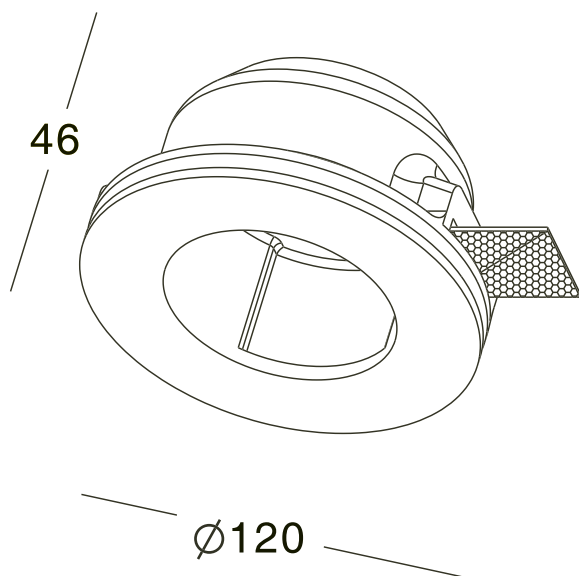

MAVERICK SPOT LIGHT

TECHNICAL SHEET
KL-SP00013-R

KEYLIGHT

SPAIN

PRODUCTOS DE ILUMINACION

DRAWING

SPECIFICATIONS

Product Code	KL-SP00013-R
Power	GU10/MR16
Input	220-240V
Material	Gypsum
Dimensions	Ø120mm*46mm
Cut-out	Ø123mm